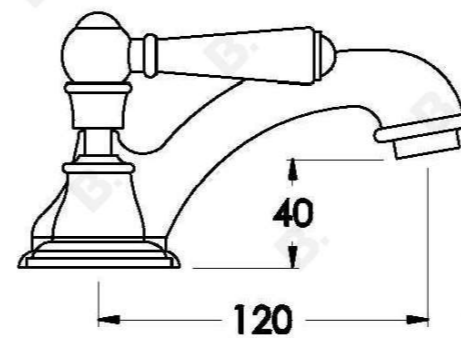

NEU ENGLAND BASIN SET - METAL LEVERS

1.8000.03.3.XX

PRODUCT DIMENSIONS:

Front view:

Side view:

Top view: