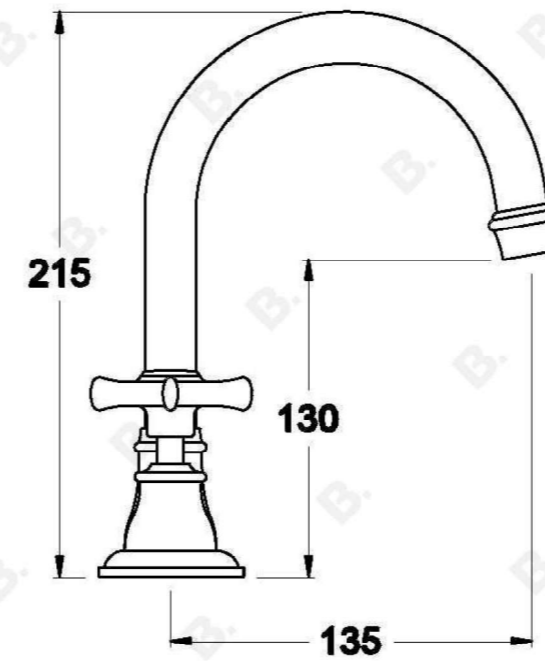

NEU ENGLAND BASIN SET WITH CROSS HANDLES - CERAMIC DISC

1.8000.00.2.XX

PRODUCT DIMENSIONS:

Front view:

Side view:

Top view: