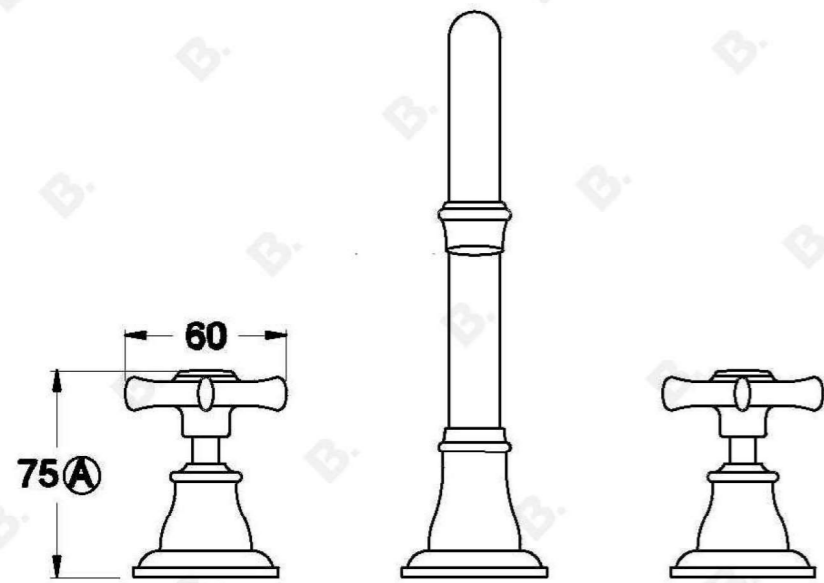

NEU ENGLAND BASIN SET WITH CROSS HANDLES - CERAMIC DISC

1.8000.00.2.XX

PRODUCT DIMENSIONS:

Front view:

Side view:

Top view: