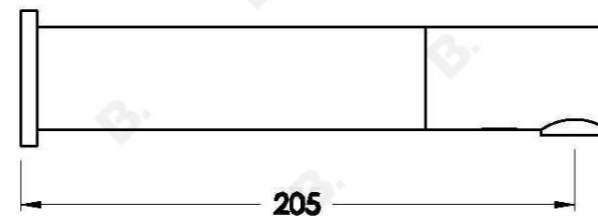

## BROSMART SENSOR WALL SPOUT

2.2706.94.0.XX

### PRODUCT DIMENSIONS:

Front view:

Side view:

Top view: